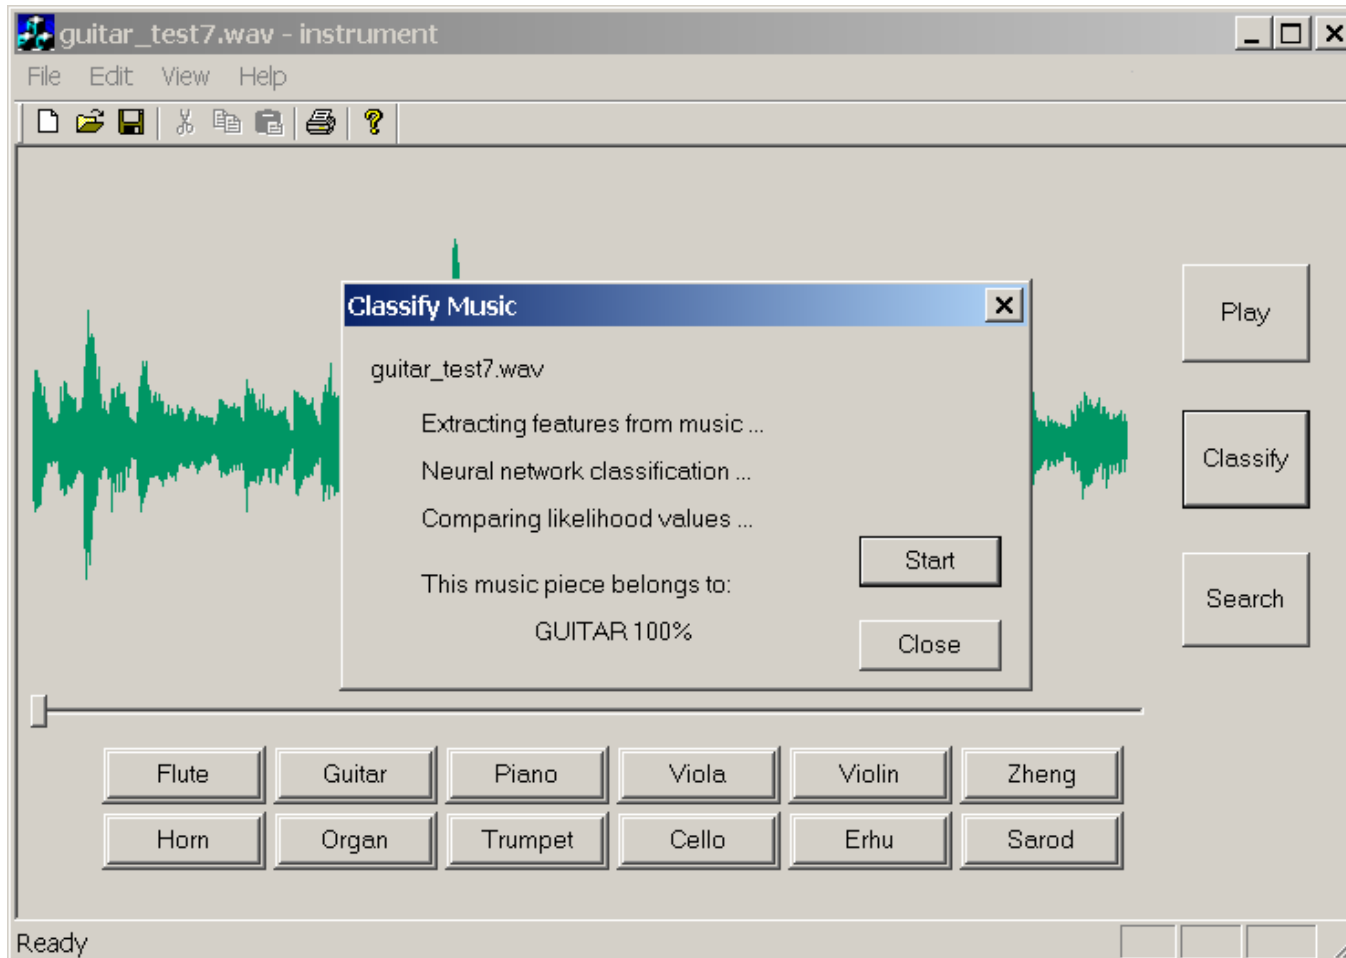

Demonstration (2)